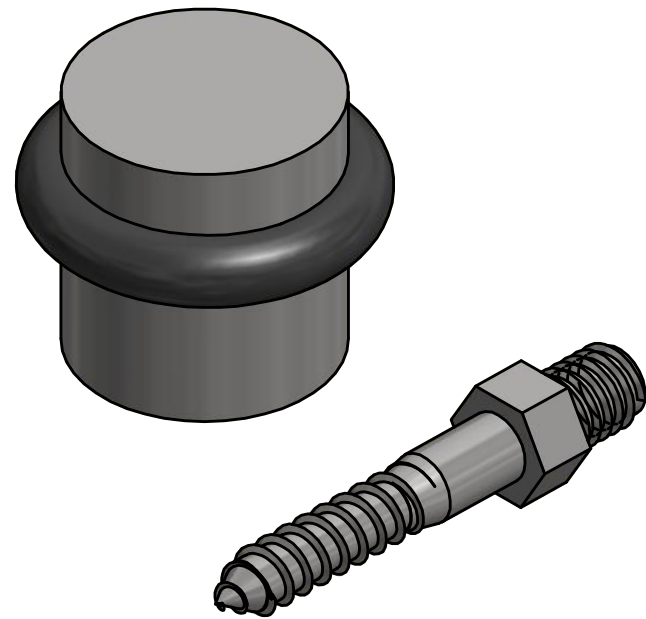

Tope de puerta 521

DRAWN	01-12-2014	APC			
Ø	19.00	TITLE 521  DIVALFER <small>DIVALFER</small>			
C	25.00				
H	20.00				
Material	Stainless Steel	SIZE A3	SCALE 2 : 1	DWG NO 521	REV
		Ref: 049010010001		SHEET 1 OF 1	