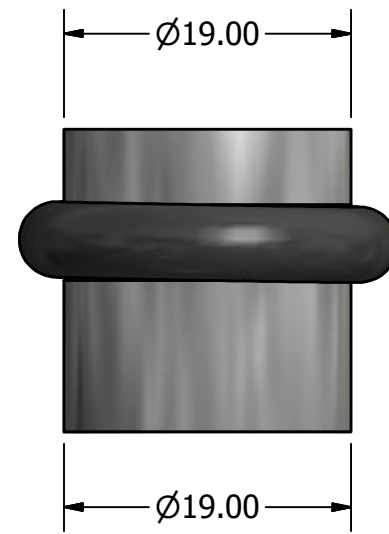

Tope de puerta 521

DRAWN	01-12-2014	APC			
Ø	19.00	TITLE 521  DIVALFER <small>DIVALFER</small>			
C	25.00				
H	20.00				
Material	Stainless Steel	SIZE A3	SCALE 2 : 1	DWG NO 521	REV
		Ref: 049010010001		SHEET 1 OF 1	