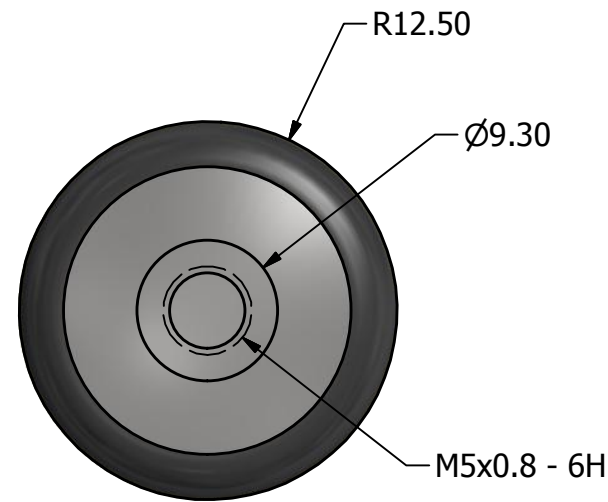

Tope de puerta 521

DRAWN	01-12-2014	APC			
Ø	19.00	TITLE 521  DIVALFER <small>DIVALFER</small>			
C	25.00				
H	20.00				
Material	Stainless Steel	SIZE A3	SCALE 2 : 1	DWG NO 521	REV
		Ref: 049010010001		SHEET 1 OF 1	