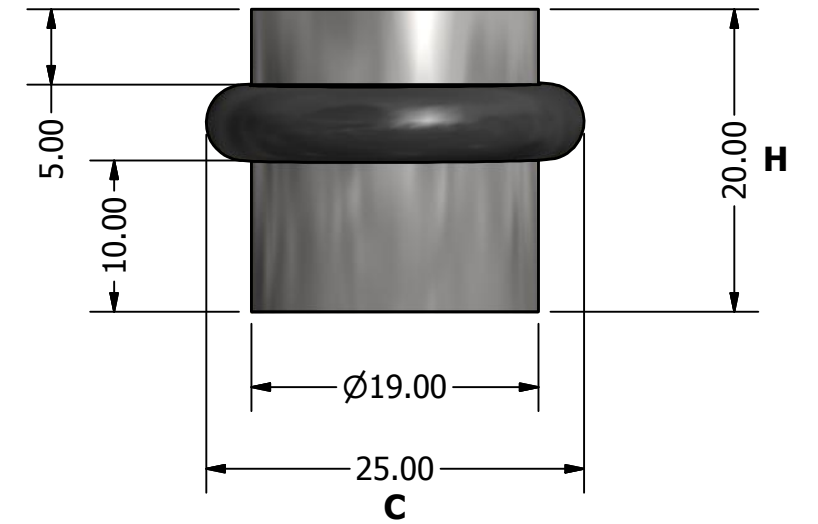

Tope de puerta 521

DRAWN	01-12-2014	APC			
Ø	19.00	TITLE 521  DIVALFER <small>DIVALFER</small>			
C	25.00				
H	20.00				
Material	Stainless Steel	SIZE A3	SCALE 2 : 1	DWG NO 521	REV
		Ref: 049010010001		SHEET 1 OF 1	